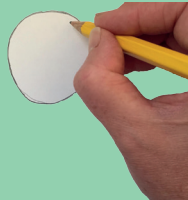

## How to make an animal puppet

### *You will need:*

- Card
- Pencil
- Crayons
- Scissors
- Lollipop Sticks
- Masking Tape

1. Draw and cut out a circle with help from a grown up

2. Draw an animal face.

3. Attach your lollipop stick with the masking tape